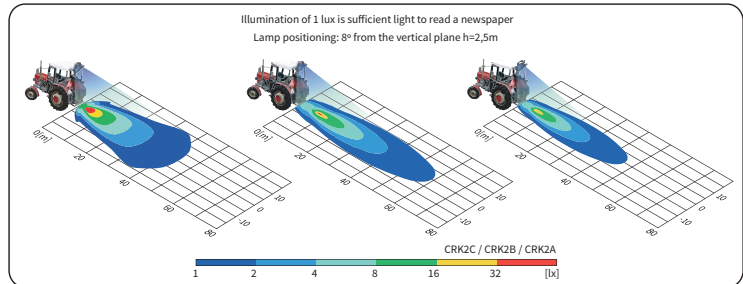

## TECHNICAL DATA / FEATURES

- dimensions: 105x105x50
- luminous flux of the LED module: 1600 lm, 800 lm
- luminous flux of the lamp: 1300 lm, 650 lm
- maximum power: 22W, 11W
- nominal voltage: 12V-24V DC
- permissible power supply voltage: 10.5V-30V DC
- source of light: 12 x LED, 6 x LED
- colour temperature: 5000-7000K
- light distribution angle: 28° x 28°, 50° x 30°
- IP rating: IP67, IP69K
- work temperature: -40°C - +80°C
- housing's material: aluminium
- lens' material: plastic
- built-in connectors: Deutsch DT, AMP SuperSeal 1.5
- other: protection:
  - against overheating
  - against reverse polarisation

Correct polarity required.

Mounting: as a freestanding on body panels. They can be installed in any position (standing, hanging, on side).

It is possible to install needed connectors for a version with cable (on request).

## DIMENSIONS

Cat. number	Luminous flux 1600 lm	800 lm	Type 12 x LED	6 x LED	Beam angle 28° x 28°	50° x 30°	IP rating IP67	IP69K	Accessories LED module 12V/24V	cable 0,25 m	cable 0,5 m	cable 0,8 m	switch	cigarette lighter plug	Bracket M8	omega	neodymium magn.	Connectors Deutsch DT	AMP SuperSeal 1,5	
<b>CRK2B.54200</b>	✓	✓	✓	✓	✓	✓	✓	✓	✓	✓	✓	✓	✓	✓	✓	✓	✓	✓	✓	✓
CRK2B.54230	✓	✓	✓	✓	✓	✓	✓	✓	✓	✓	✓	✓	✓	✓	✓	✓	✓	✓	✓	✓
CRK2B.54250	✓	✓	✓	✓	✓	✓	✓	✓	✓	✓	✓	✓	✓	✓	✓	✓	✓	✓	✓	✓
CRK2B.54270	✓	✓	✓	✓	✓	✓	✓	✓	✓	✓	✓	✓	✓	✓	✓	✓	✓	✓	✓	✓
<b>CRK2C.54900</b>	✓	✓	✓	✓	✓	✓	✓	✓	✓	✓	✓	✓	✓	✓	✓	✓	✓	✓	✓	✓
CRK2C.54930	✓	✓	✓	✓	✓	✓	✓	✓	✓	✓	✓	✓	✓	✓	✓	✓	✓	✓	✓	✓
CRK2C.54950	✓	✓	✓	✓	✓	✓	✓	✓	✓	✓	✓	✓	✓	✓	✓	✓	✓	✓	✓	✓
CRK2C.54970	✓	✓	✓	✓	✓	✓	✓	✓	✓	✓	✓	✓	✓	✓	✓	✓	✓	✓	✓	✓
CRK2D.55700	✓	✓	✓	✓	✓	✓	✓	✓	✓	✓	✓	✓	✓	✓	✓	✓	✓	✓	✓	✓
CRK2D.55750	✓	✓	✓	✓	✓	✓	✓	✓	✓	✓	✓	✓	✓	✓	✓	✓	✓	✓	✓	✓
<b>CRK2A.54100</b>	✓	✓	✓	✓	✓	✓	✓	✓	✓	✓	✓	✓	✓	✓	✓	✓	✓	✓	✓	✓
CRK2A.54130	✓	✓	✓	✓	✓	✓	✓	✓	✓	✓	✓	✓	✓	✓	✓	✓	✓	✓	✓	✓
CRK2A.54150	✓	✓	✓	✓	✓	✓	✓	✓	✓	✓	✓	✓	✓	✓	✓	✓	✓	✓	✓	✓