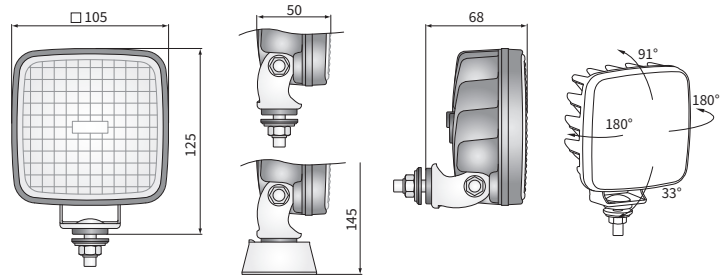

## TECHNICAL DATA / FEATURES

- dimensions: 105x105x50
- luminous flux of the LED module: 1600 lm, 800 lm
- luminous flux of the lamp: 1300 lm, 650 lm
- maximum power: 22W, 11W
- nominal voltage: 12V-24V DC
- permissible power supply voltage: 10.5V-30V DC
- source of light: 12 x LED, 6 x LED
- colour temperature: 5000-7000K
- light distribution angle: 28° x 28°, 50° x 30°
- IP rating: IP67, IP69K
- work temperature: -40°C - +80°C
- housing's material: aluminium
- lens' material: plastic
- built-in connectors: Deutsch DT, AMP SuperSeal 1.5
- other: protection:
  - against overheating
  - against reverse polarisation

Correct polarity required.

Mounting: as a freestanding on body panels. They can be installed in any position (standing, hanging, on side).

It is possible to install needed connectors for a version with cable (on request).

## DIMENSIONS

Cat. number	Luminous flux 1600 lm	800 lm	Type 12 x LED	6 x LED	Beam angle 28° x 28°	50° x 30°	IP rating IP67	IP69K	Accessories LED module 12V/24V	cable 0,25 m	cable 0,5 m	cable 0,8 m	switch	cigarette lighter plug	Bracket M8	omega	neodymium magn.	Connectors Deutsch DT	AMP SuperSeal 1,5	
<b>CRK2B.54200</b>	✓	✓	✓	✓	✓	✓	✓	✓	✓	✓	✓	✓	✓	✓	✓	✓	✓	✓	✓	✓
CRK2B.54230	✓	✓	✓	✓	✓	✓	✓	✓	✓	✓	✓	✓	✓	✓	✓	✓	✓	✓	✓	✓
CRK2B.54250	✓	✓	✓	✓	✓	✓	✓	✓	✓	✓	✓	✓	✓	✓	✓	✓	✓	✓	✓	✓
CRK2B.54270	✓	✓	✓	✓	✓	✓	✓	✓	✓	✓	✓	✓	✓	✓	✓	✓	✓	✓	✓	✓
<b>CRK2C.54900</b>	✓	✓	✓	✓	✓	✓	✓	✓	✓	✓	✓	✓	✓	✓	✓	✓	✓	✓	✓	✓
CRK2C.54930	✓	✓	✓	✓	✓	✓	✓	✓	✓	✓	✓	✓	✓	✓	✓	✓	✓	✓	✓	✓
CRK2C.54950	✓	✓	✓	✓	✓	✓	✓	✓	✓	✓	✓	✓	✓	✓	✓	✓	✓	✓	✓	✓
CRK2C.54970	✓	✓	✓	✓	✓	✓	✓	✓	✓	✓	✓	✓	✓	✓	✓	✓	✓	✓	✓	✓
CRK2D.55700	✓	✓	✓	✓	✓	✓	✓	✓	✓	✓	✓	✓	✓	✓	✓	✓	✓	✓	✓	✓
CRK2D.55750	✓	✓	✓	✓	✓	✓	✓	✓	✓	✓	✓	✓	✓	✓	✓	✓	✓	✓	✓	✓
<b>CRK2A.54100</b>	✓	✓	✓	✓	✓	✓	✓	✓	✓	✓	✓	✓	✓	✓	✓	✓	✓	✓	✓	✓
CRK2A.54130	✓	✓	✓	✓	✓	✓	✓	✓	✓	✓	✓	✓	✓	✓	✓	✓	✓	✓	✓	✓
CRK2A.54150	✓	✓	✓	✓	✓	✓	✓	✓	✓	✓	✓	✓	✓	✓	✓	✓	✓	✓	✓	✓